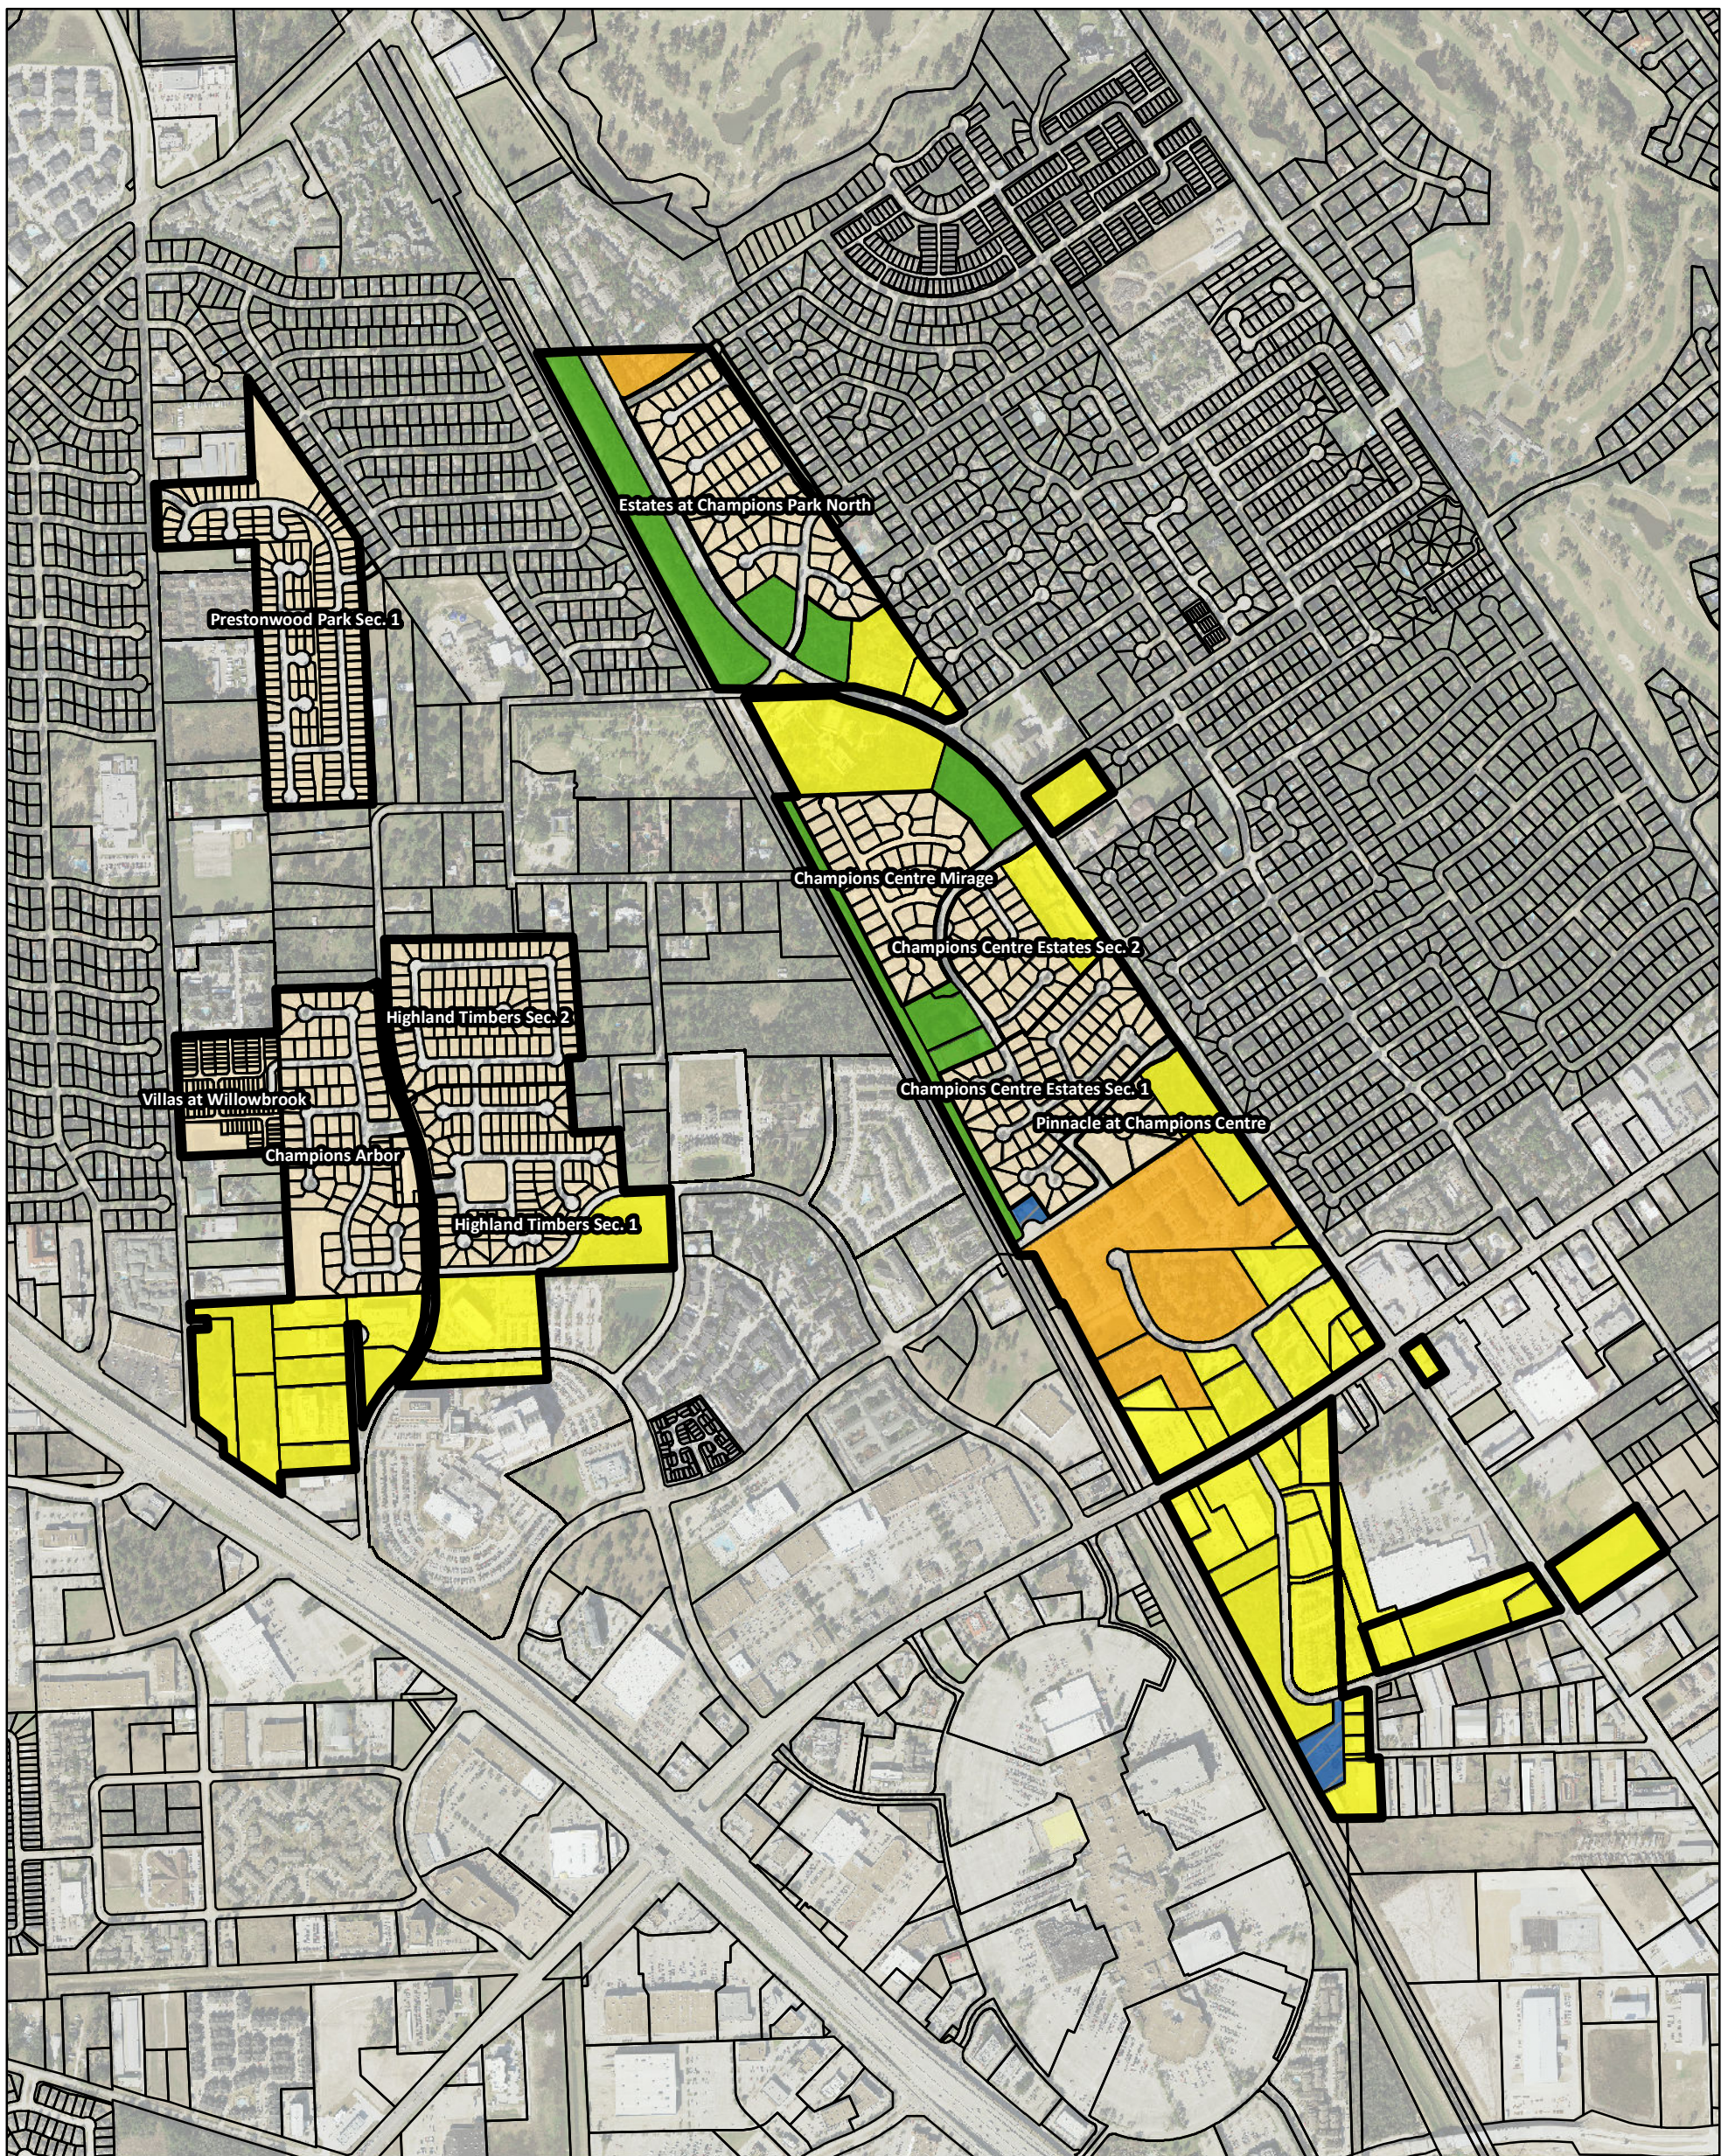

# DISTRICT DEVELOPMENT MAP

1 inch equals 1,000 feet

Aerial Imagery flown January 2016

Disclaimer: This product is offered for informational purposes and may not have been prepared for or be suitable for legal, engineering, or surveying purposes. It does not represent an on-the-ground survey and represents only the approximate relative location of property, governmental and/or political boundaries or related facilities to said boundary. No express warranties are made by Jones & Carter, Inc. concerning the accuracy, completeness, reliability, or usability of the information included within this exhibit.

## H.C.M.U.D. No. 191 HARRIS COUNTY, TEXAS

### LEGEND

- District Boundary
- Section Boundary
- HCAD Parcels
- Single Family
- Multi Family
- Parks
- Commercial
- District - WP
- District - WWTP

### VICINITY MAP

Scale: 1 inch equals 20 miles